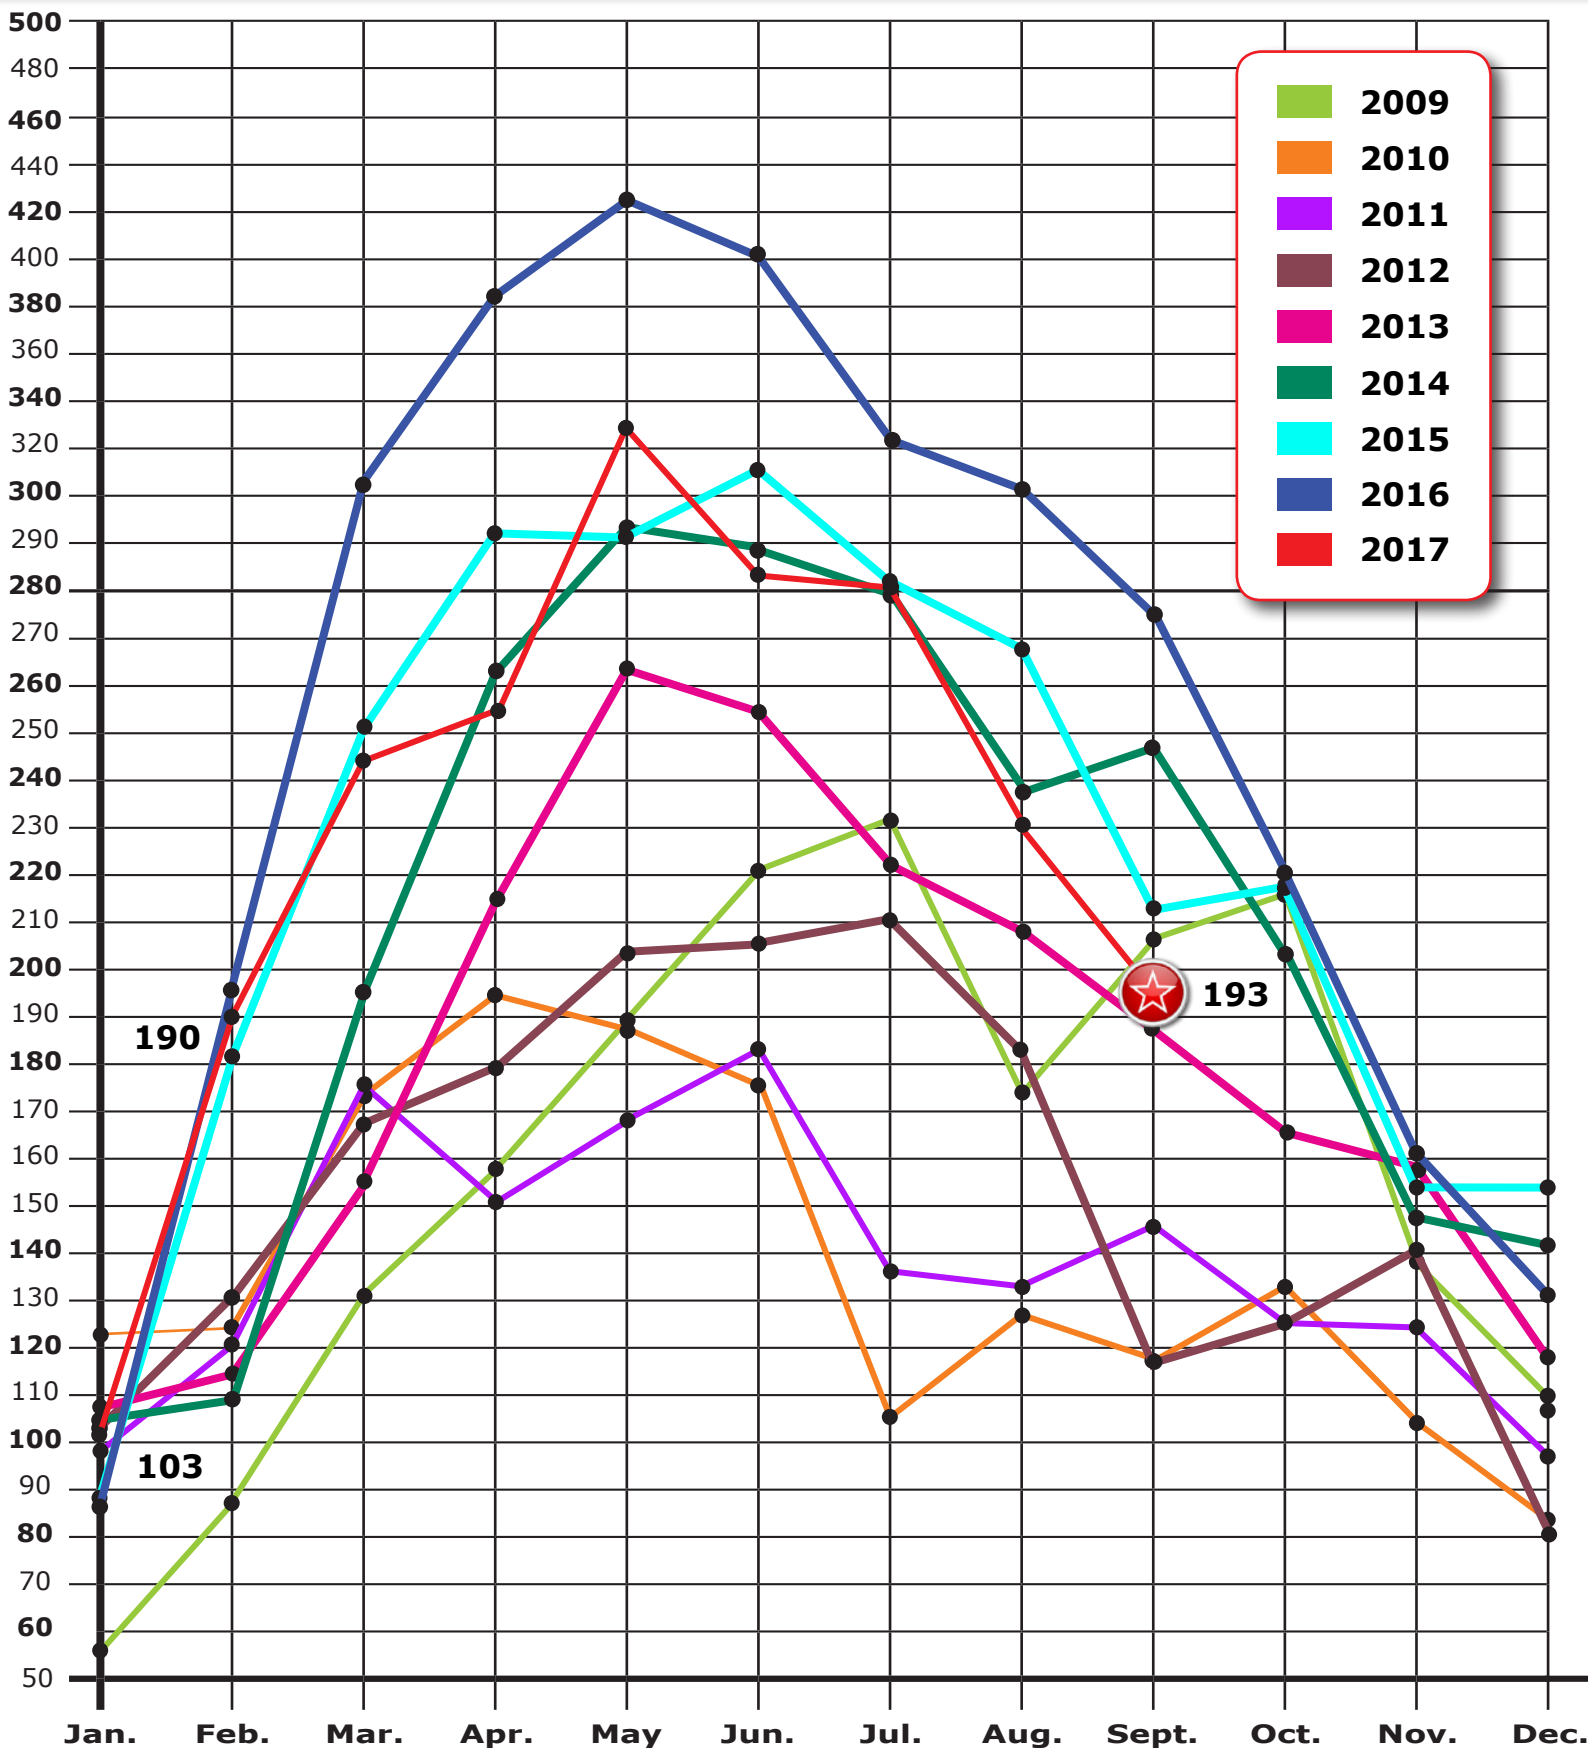

KELOWNA & AREA RESIDENTIAL HOME SALES

Single Family Homes - Peachland to Oyama

RE/MAX
Kelowna
CENTRAL OFFICE
250.717.5000
#100-1553 Harvey Ave

RE/MAX
Kelowna
on the Westside!
250.768.3339
#103-2205 Louie Drive

RE/MAX
Kelowna
DOWNTOWN
250.868.3602
1391 Ellis Street

RE/MAX
Kelowna
BIG WHITE
250.491.9797
#46-5350 Big White Rd

Year to date MLS®
statistics for Central
Okanagan area as
provided by OMREB.