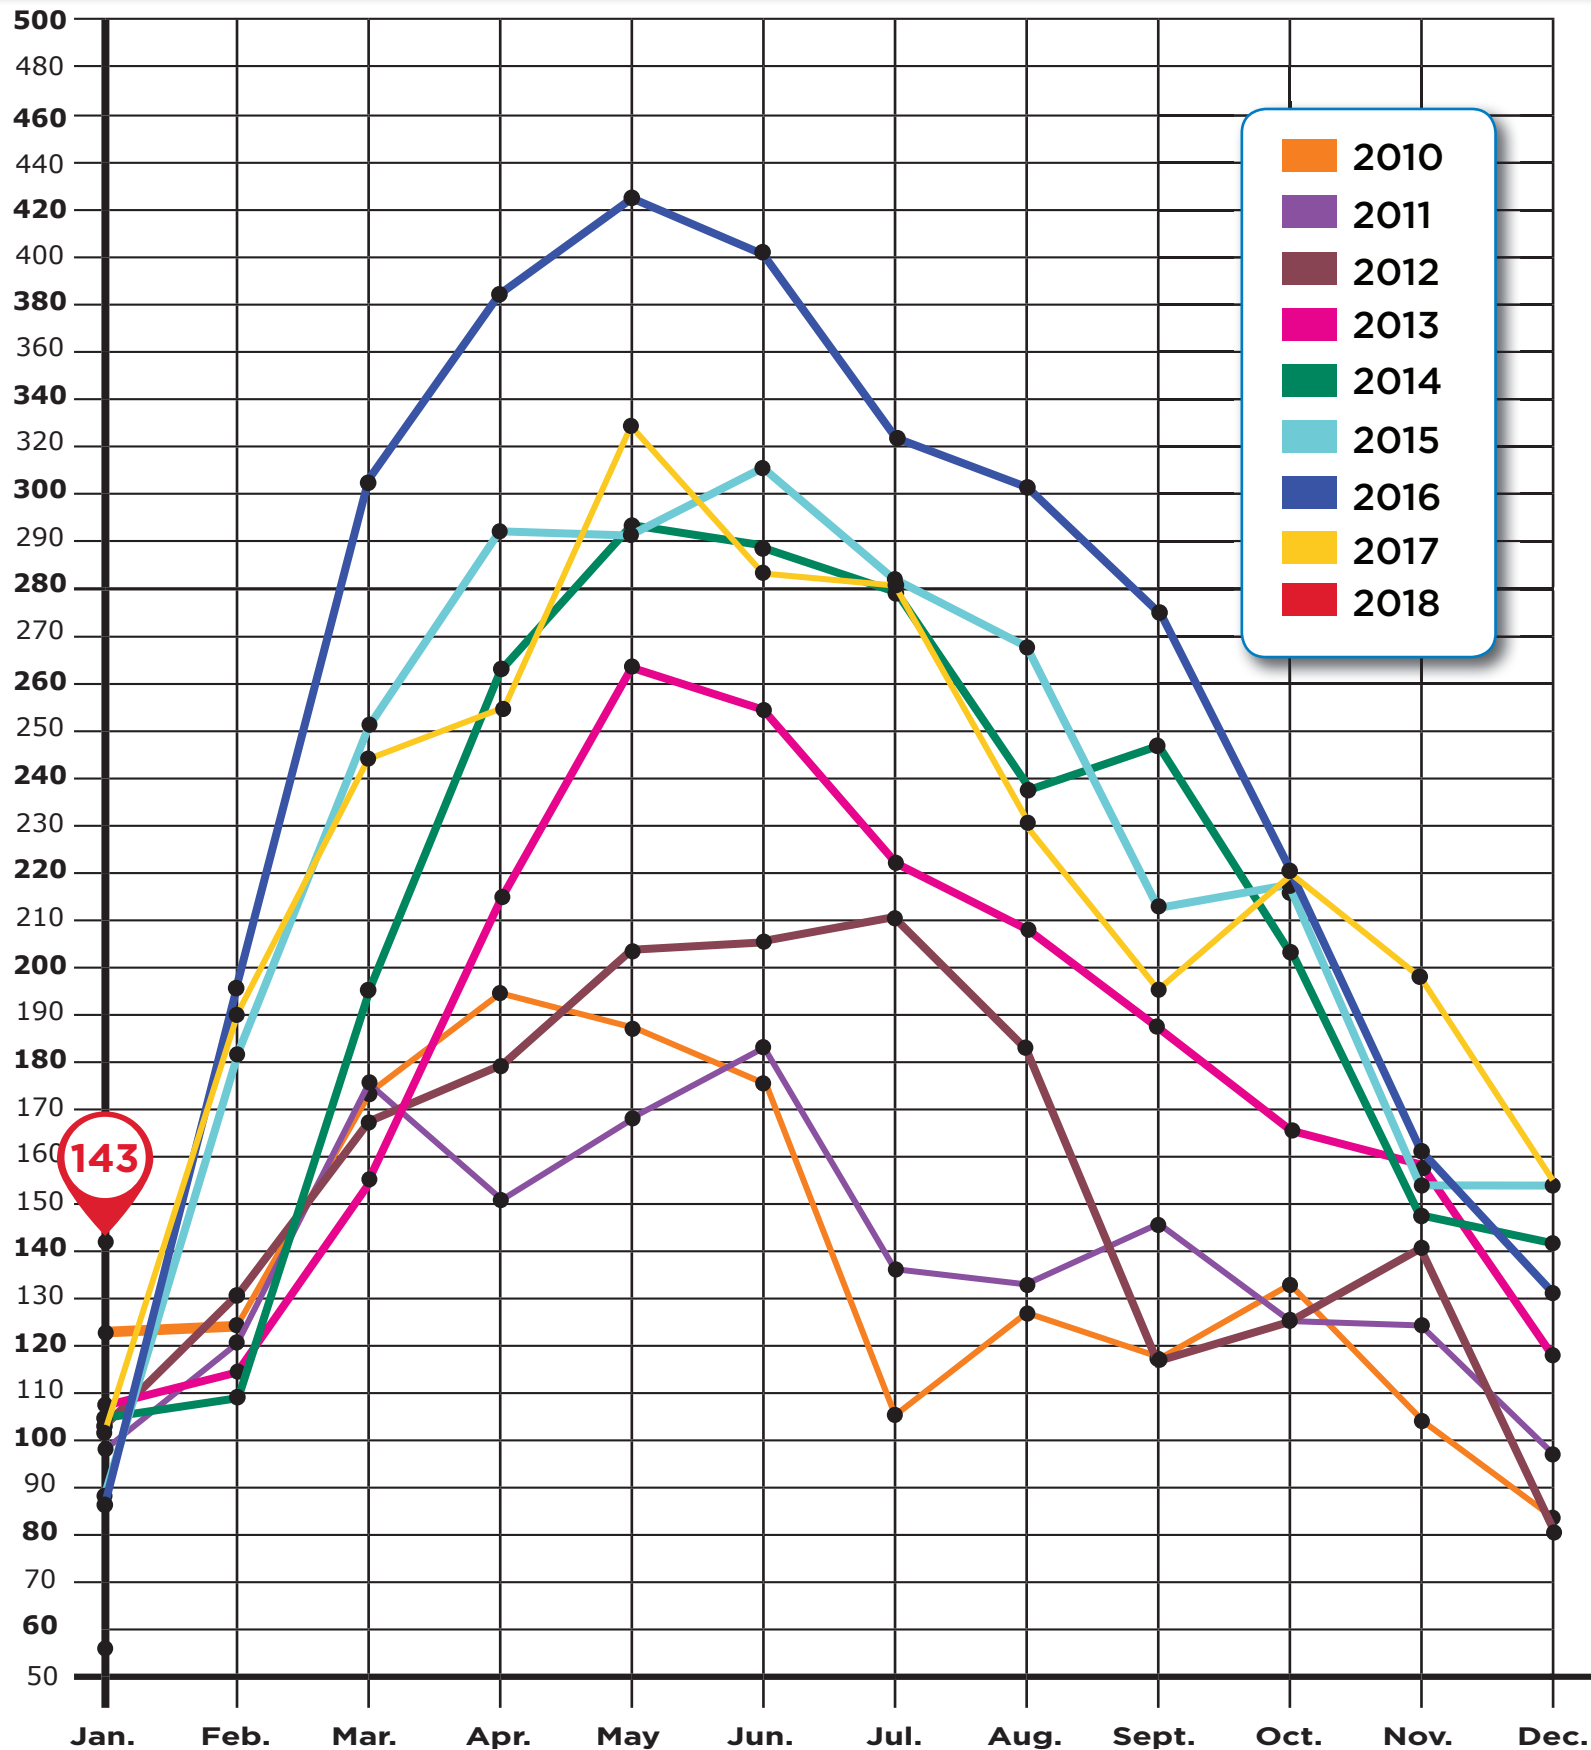

KELOWNA & AREA RESIDENTIAL HOME SALES

Single Family Homes - Peachland to Oyama

RE/MAX
Kelowna
CENTRAL OFFICE
250.717.5000
#100-1553 Harvey Ave

RE/MAX
Kelowna
WESTSIDE
250.768.3339
#103-2205 Louie Drive

RE/MAX
Kelowna
DOWNTOWN
250.868.3602
1391 Ellis Street

RE/MAX
Kelowna
BIG WHITE
250.491.9797
#46-5350 Big White Rd

Year to date MLS®
statistics for Central
Okanagan area as
provided by OMREB.